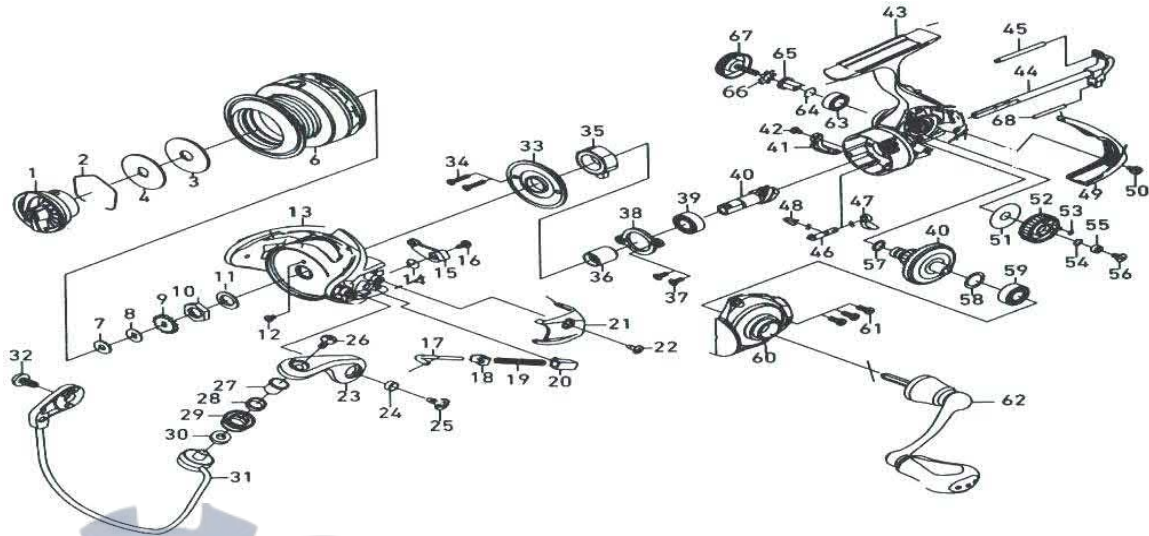

SPINNING REEL

LEGALIS 3000H

Please order by parts number, not key number
 Veuillez indiquer le numéro de la pièce (Non "Key" No.)

Key No.	Part No.	Part Name	Key No.	Part No.	Part Name
1	J11-2101	DRAG KNOB	35	H99-2901	ROLLER CLUTCH
2	F88-4001	DRAG WASHER RETAINER	36	J00-1401	SPACING SLEEVE
3	F69-1001	DRAG WASHER	37	J00-0901	SCREW(H)
4	G70-0601	KEY WASHER	38	H41-1501	BEARING RETAINER(A)
5	G70-0701	EARED WASHER	39	G53-5104	BALL BEARING(A)
2-6	J11-2701	SPOOL ASSEMBLY	40	Z02-1570	PINION +DRIVE GEAR UNIT
7	E39-8000	WASHER (A)	41	J00-1101	BAIL TRIP PLATE
8	E46-7101	WASHER (B)	42	G94-0402	SCREW (I)
9	G83-9301	CLICK GEAR	43	J11-2201	BODY
10	J00-1901	ROTOR NUT	44	J01-2801	MAIN SHAFT
11	371-2824	WASHER (C)	45	H61-4301	STABILIZER BAR(A)
12	H02-2701	SCREW(A)	46	H59-5501	ANTI-REVERSE CAM
13	H98-6308	ROTOR	47	H59-5401	ANTI-REVERSE LEVER
14	H41-3601	BAIL TRIP LEVER SPRING	48	H69-7801	ANTI-REVERSE CAM SPRING
15	J07-2301	BAIL TRIP LEVER	49	J01-3501	REAR COVER
16	H41-7701	SCREW(B)	50	J00-1801	SCREW(J)
17	H57-2001	BAIL SPRING SHAFT	51	H59-5701	WASHER (D)
18	H57-6101	BAIL SPRING PLATE	52	H61-3901	OSCILLATING GEAR
19	J08-9301	BAIL SPRING	53	G46-6001	"O" RING (A)
20	J08-9401	BAIL SPRING HOLDER	54	H12-9200	WASHER (E)
21	H98-6401	COVER(A)	55	G46-9005	BALL BEARING(B)
22	G27-0801	SCREW(C)	56	G94-0402	SCREW(K)
23	H72-8912	BAIL ARM	57	G67-0501	"O" RING (B)
24	H96-2401	COLLAR (A)	58	375-8500	WASHER (F)
25	G20-5001	SCREW(D)	59	G46-7302	BALL BEARING(C)
26	G19-5602	SCREW(E)	60	J11-2501	SIDE COVER
27	G19-5501	COLLAR (B)	61	G33-2904	SCREW (L)
28	G22-0701	COLLAR (C)	62	J11-2601	HANDLE ASSEMBLY
29	J08-9901	LINE ROLLER	63	G52-2703	BALL BEARING(D)
30	G87-4201	COLLAR (D)	64	G47-2401	BEARING RETAINER(B)
31	H98-5001	BAIL ASSEMBLY	65	F72-1001	COLLAR (E)
32	G20-5001	SCREW(F)	66	160-8101	WASHER (G)
33	J01-3401	COVER(B)	67	H61-3303	HANDLE SCREW
34	J00-1601	SCREW(G)	68	J08-4802	STABILIZER BAR(B)